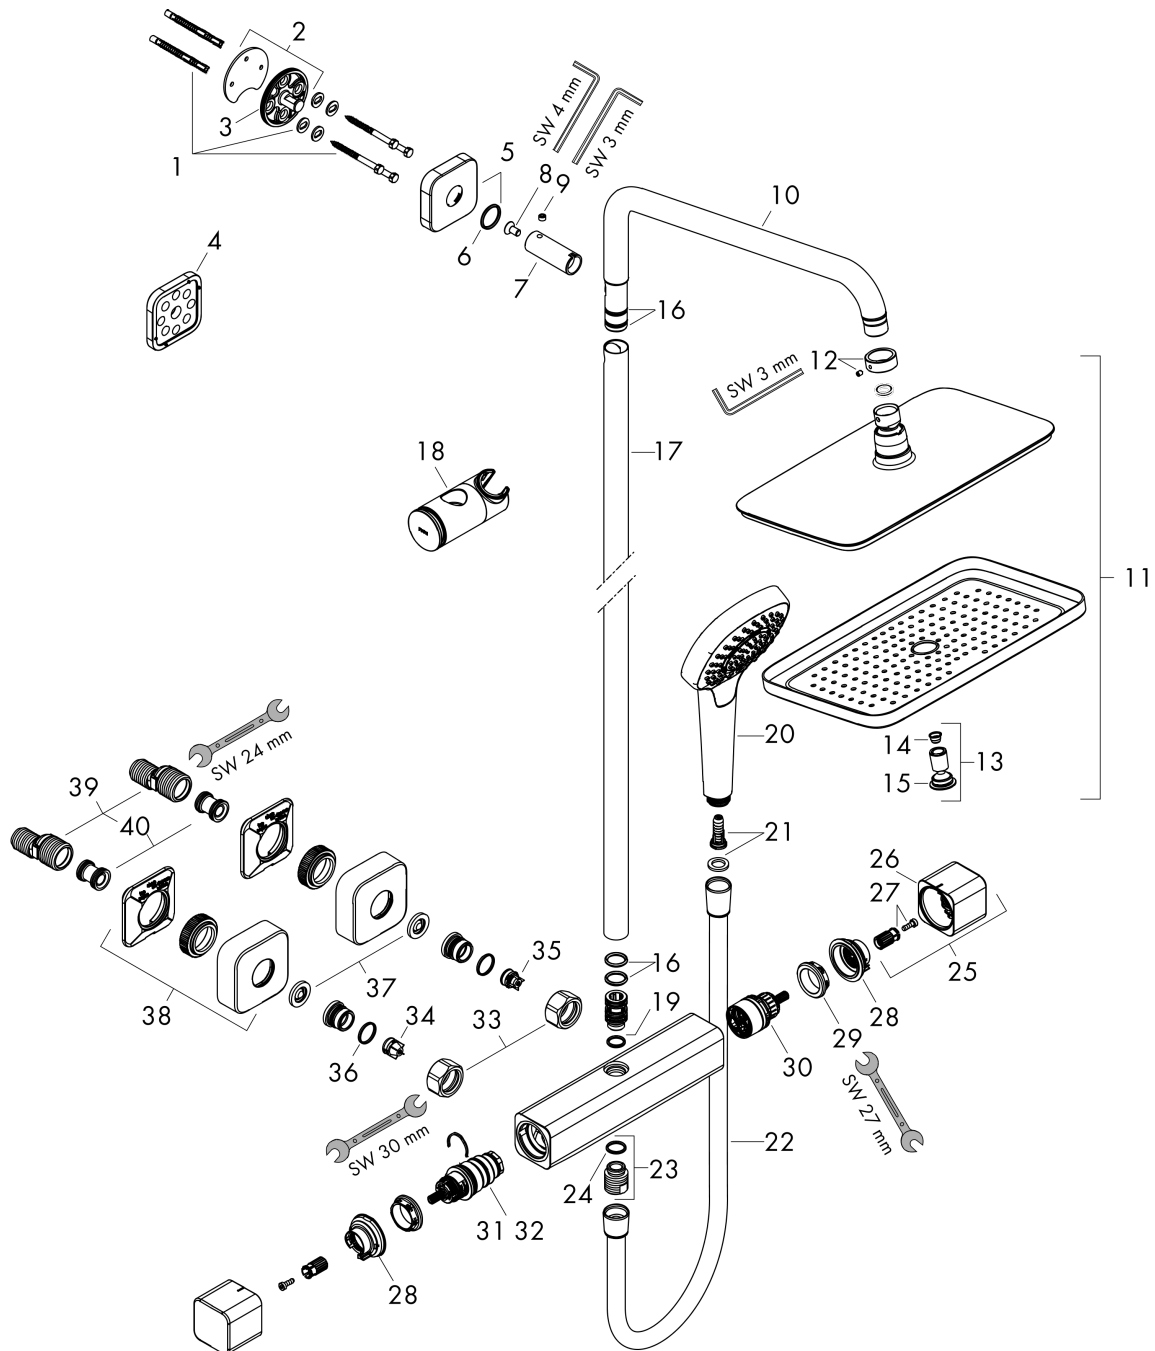

Croma E
Showerpipe 280 1jet with thermostat
Surfaces: **Chrome** Article Number: **27630000**

Exploded Drawing

Year of production: >07/19

Croma E

Showerpipe 280 1jet with thermostat

Surfaces: **Chrome** Article Number: **27630000**

Spare part list

Year of production: >07/19

Pos.	Description	Article Number	Price	PU
1	mounting set	98716000	-	1
2	wall flange	95688000	-	1
3	O-Ring 50x2	98187000	-	1
4	tile-matching-disk	93527000	-	1
5	escutcheon	93526000	-	1
6	O-ring 20x2	98165000	-	1
7	sleeve	92166000	-	1
8	screw	92137000	-	1
9	hollow set screw M6x5	98447000	-	1
10	shower arm	95985000	-	1
11	head shower	26257000	-	1
12	lock washer	98942000	-	1
13	air jet	95416000	-	1
14	filter	97735000	-	1
15	O-ring 7x2	98419000	-	1
16	O-ring 15x2,5	98131000	-	1
17	pipe 973 mm	92468000	-	1
18	support, assy	93517000	-	1
19	O-ring 12x2,25	98382000	-	1
20	handshower	26810400	-	1
21	filter insert	97708000	-	1
22	shower hose Isiflex'B 1,60 m	28276000	-	1
23	connecting thread	95392000	-	1
24	O-ring 14x2	98129000	-	1
25	handle	93520000	-	1
26	pushbutton	92848000	-	1
27	handle fixing set	93228000	-	1
28	safety set	93519000	-	1
29	nut	98913000	-	1
30	shut off unit with selector	98283000	-	1
31	thermostat cartridge	98282000	-	1
32	cartridge for exchanged connections	92373000	-	1
33	set of nuts	96157000	-	1
34	non return valve (pressure-resistant up to 2 MPa)	93136000	-	1
35	non return valve	96737000	-	1
36	O-ring 17x1,5	98137000	-	1
37	filter packing	96922000	-	1
38	escutcheon	93518000	-	1
39	set of S-unions (±12 mm)	94140000	-	1
40	noise reduction	96429000	-	1