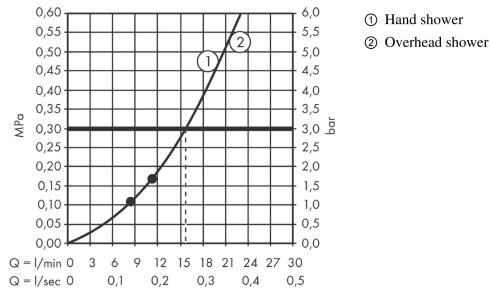

Croma E

Showerpipe 280 1jet with thermostat

Surfaces: **Chrome** Article Number: **27630000**

Flowchart