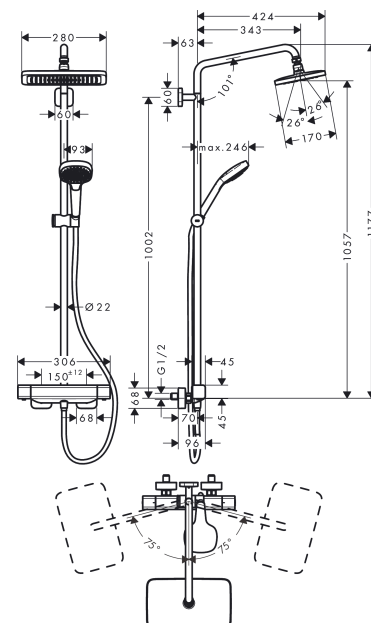

Scale drawing